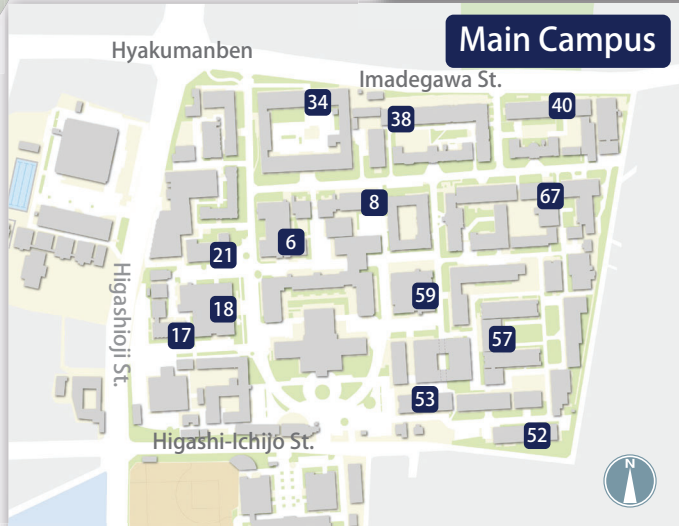

# Kyoto University Libraries Map

(2024.4)

## Katsura Campus

## Yoshida Campus

## Uji Campus