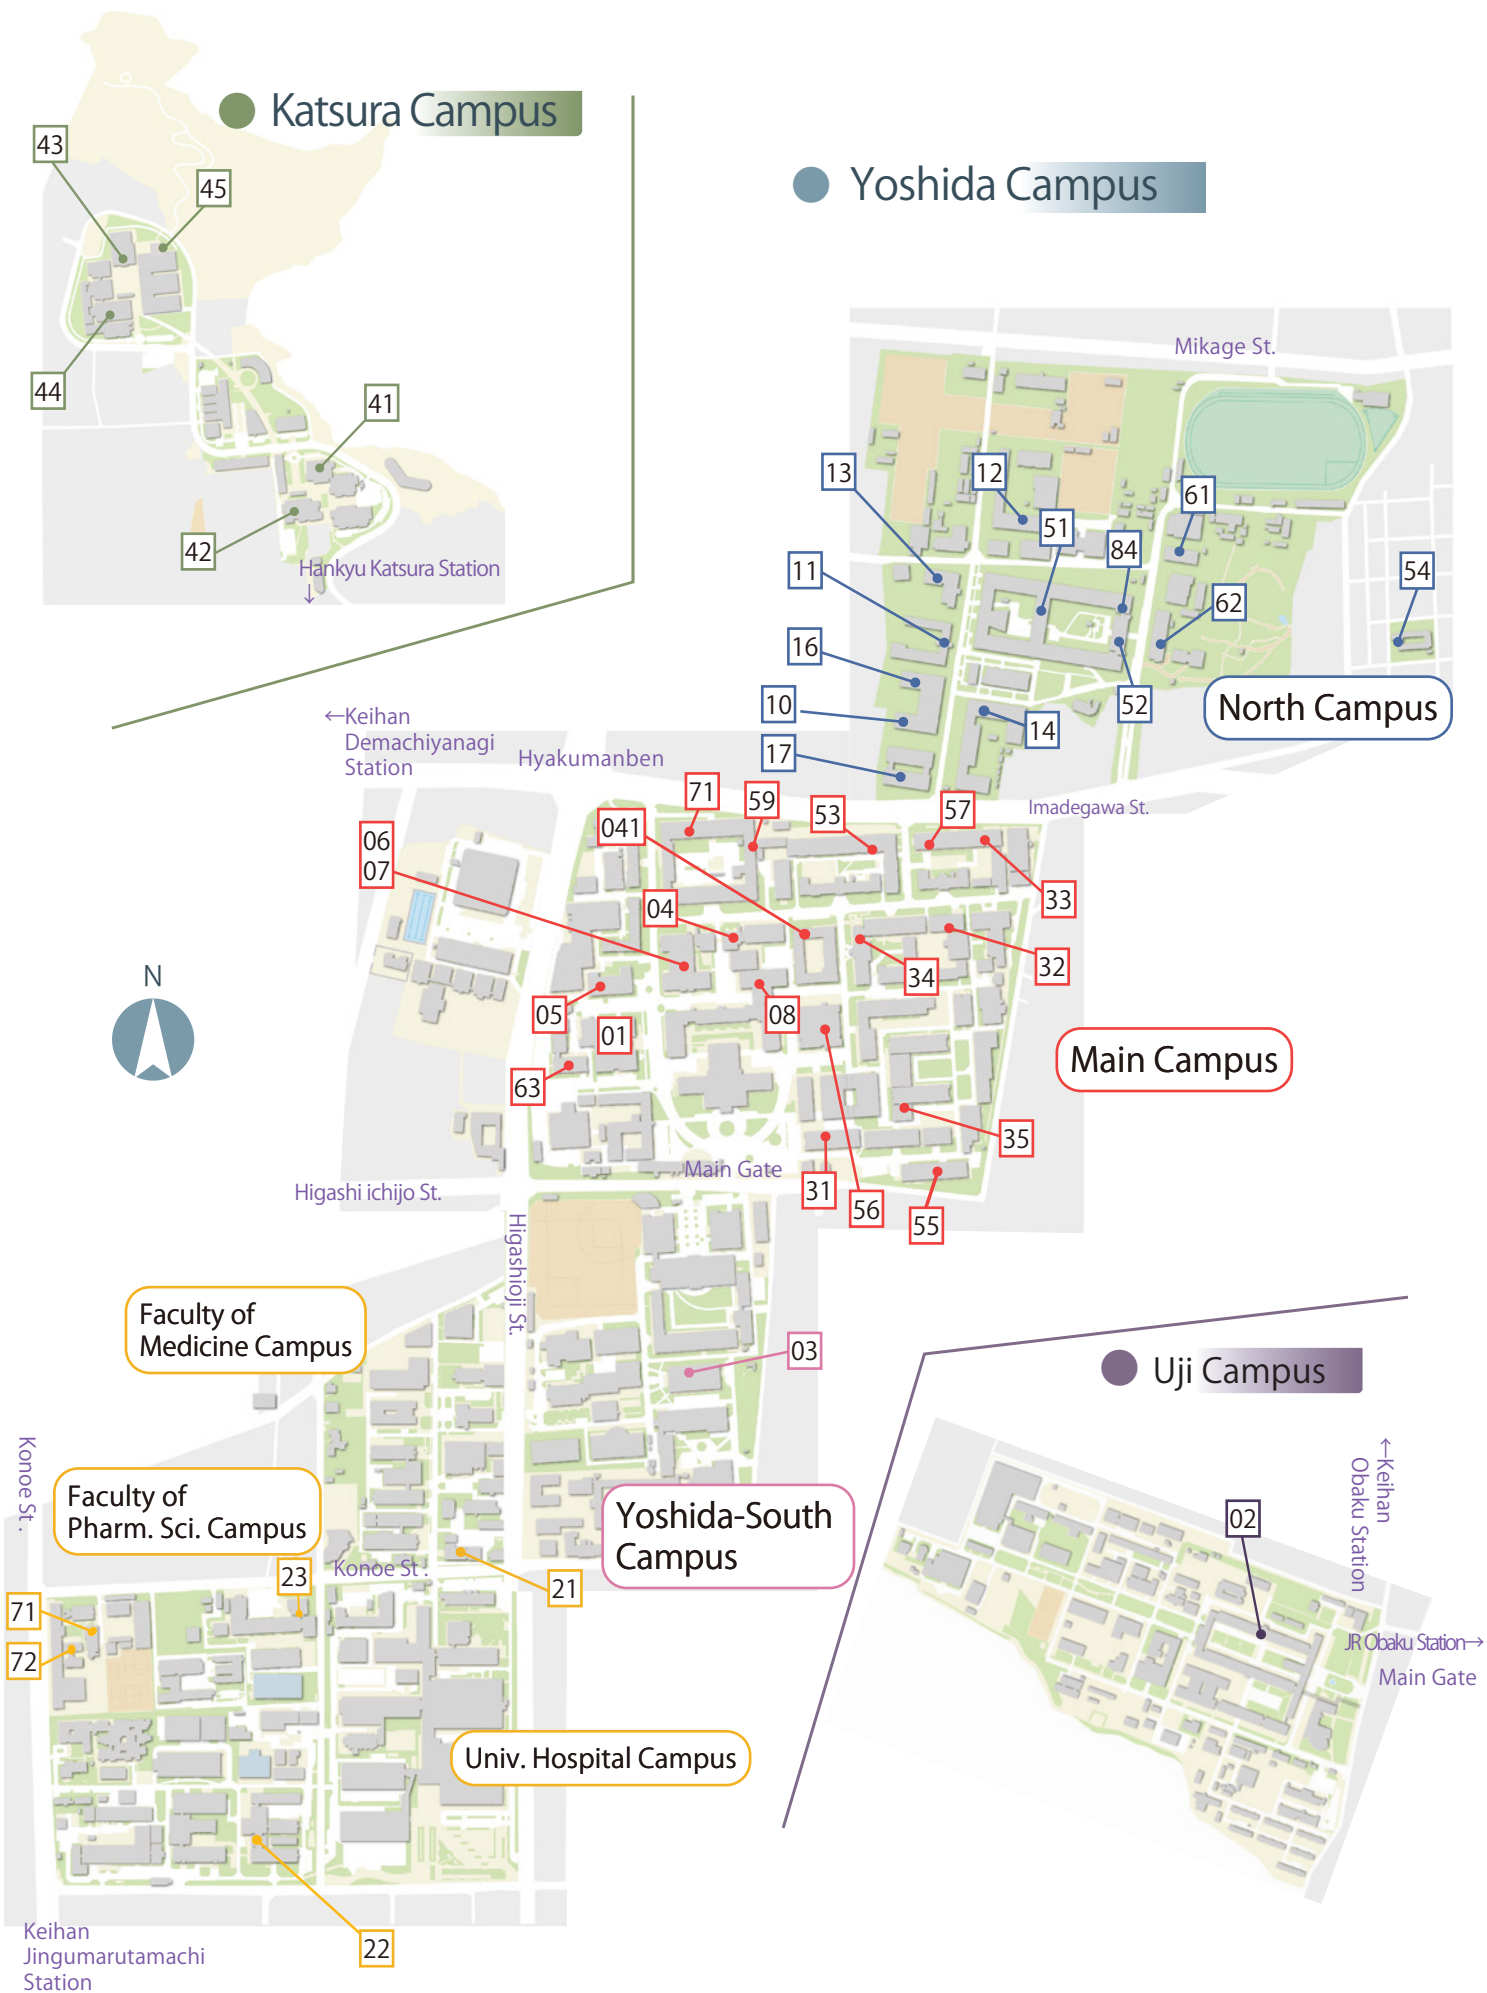

Kyoto University Libraries Map

(2018.5)

Kyoto University Libraries Map (2018.5)

Yoshida Campus					
Main Campus					
Library	Floor	TEL	Hours		
			Mon.-Fri.	Sat., Sun.	
(01)Main Library		075-753-2632	8:00-22:00(Visitors 9:00-22:00)		10:00-19:00
(04)Letters Library	B1	075-753-2715	9:00-19:00		closed
(041)Laj	3F	075-753-2461	9:00-18:00		closed
(05)Education	1F	075-753-3016	Mon.9:00-17:00 Tue.-Fri.9:00-19:00		closed
(06)Law	2F	075-753-3114	9:00-20:00		9:00-17:00 (Sat. Only)
(07)Economics	1F	075-753-3412	9:00-20:00		13:00-17:00 (Sat. Only)
(08)Econ. Res. Office	B1	075-753-3416	9:00-17:00		closed
(31)Eng. Chem. (Yoshida)	5F	075-753-5556	9:00-12:00, 13:00-17:00		closed
(32)Eng. Elec. (Yoshida)	4F	075-753-5360	9:00-17:00 (Visitors 9:00-12:00,13:00-17:00)		closed
(33)Eng. Arch. (Yoshida)	1F	075-753-5761	9:00-12:00, 13:00-17:00		closed
(34)Eng. Global (Yoshida)	2F	075-753-5118	9:00-12:00, 13:00-17:00		closed
(35)Eng. Phys. (Yoshida)	1F	075-753-5187	9:00-17:00		closed
(53)Jimbun	2F	075-753-6909	9:00-17:00		closed
(55)Energy	3F	075-753-3591	9:00-12:00, 13:00-17:00		closed
(56)Informatics	4F	075-753-5390	9:00-12:00, 13:00-17:00		closed
(57)GES [Chikyu Kankyo]	1F	075-753-5631	10:00-12:00, 13:00-17:00		closed
(59)EPRC [Kankyo Kagaku]	2F	075-753-7701	9:00-12:00, 13:00-16:00		closed
(63)KIER [Keiken]	2F	075-753-7107	9:00-17:00		closed
(71)ASAFAS [Asia]	4F	075-753-9638	10:00-13:00, 14:00-18:00		closed
North Campus					
Library	Floor	TEL	Hours		
			Mon.-Fri.	Sat., Sun.	
(10)Science	1F	075-753-3622	9:00-18:50 (A long vacation : 9:00-17:00)		closed
(11)Sci. Mathematics	1F	075-753-3703	9:00-12:00, 13:00-17:00		closed
(12)Sci. Physics	4F	075-753-3803	Mon./Wed./Fri. 10:00-12:00, 13:00-16:30 Tue./Thu. closed		closed
(13)Sci. Astronomy	4F	075-753-3900	10:00-12:00, 13:00-16:30		closed
(14)Sci. Earth Planetary	4F	075-753-3920	10:00-12:00, 13:00-17:00		closed
(16)Sci. Chemistry	1F	075-753-3966	9:00-12:00, 13:00-16:30		closed
(17)Sci. Biology	1F	075-753-4082	9:00-12:00, 13:00-17:00		closed
(51)Agriculture	2F	075-753-6016	9:00-20:00		closed
(52)Agr. Nat. Res. Econ	1F	075-753-6201	9:00-12:00, 13:00-17:00		closed
(54)CIEAS[JinJose]	1F	075-753-6990	9:30-12:00, 13:00-16:30		closed
(61)Yukawa [Kisoken]	3F	075-753-7007	9:00-12:00, 13:00-17:00		closed
(62)RIMS [Suken]	3F	075-753-7223	9:00-17:00		closed
(84)FSERC Forest	1F	075-753-6016, 6029	Please contact Graduate School/Faculty of Agriculture Library. TEL:075-753-6016, 6029. FAX:075- 753-6025		closed
Yoshida-South Campus					
Library	Floor	TEL	Hours		
			Mon.-Fri.	Sat., Sun.	
(03)Yoshida-South Library (Renamed from 2014.4)		075-753-6525	9:00-20:00		10:00-15:00 (Sat. Only)
Faculty of Medicine Campus					
Library	Floor	TEL	Hours		
			Mon.-Fri.	Sat., Sun.	
(21)Medical Library		075-753-4313	9:00-22:00		10:00-16:00(Sat. Only)
Faculty of Pharmaceutical Science Campus					
Library	Floor	TEL	Hours		
			Mon.-Fri.	Sat., Sun.	
(23)Pharmacy	1F	075-753-4595	9:00-17:00		closed
(71)ASAFAS [Africa]	2F	075-753-7816	9:00-12:00, 13:00-17:00		closed
(72)CSEAS [Tohnan Asia]		075-753-7306	9:00-17:00		closed
University Hospital, West Campus					
Library	Floor	TEL	Hours		
			Mon.-Fri.	Sat., Sun.	
(22)Med. Health Sci.	1F	075-751-3911	10:00-19:00(Visitors 10:00-17:00) (A long vacation : 9:00-17:00)		closed
Katsura Campus					
Library	Floor	TEL	Hours		
			Mon.-Fri.	Sat., Sun.	
(41)Eng. Chem. (Katsura)	B1	075-383-2581	9:00-17:00		closed
(42)Eng. Elec. (Katsura)	2F	075-383-2344	9:00-12:00, 13:00-17:00		closed
(43)Eng. Arch. (Katsura)	4F	075-383-2962	9:00-12:00, 13:00-17:00		closed
(44)Eng. Global (Katsura)	1F	075-383-3146	9:00-12:00, 13:00-17:00		closed
(45)Eng. Phys. (Katsura)	1F	075-383-3572	9:00-12:00, 13:00-17:00		closed
Uji Campus					
Library	Floor	TEL	Hours		
			Mon.-Fri.	Sat., Sun.	
(02)Uji Library	1F	0774-38-3010	9:00-17:00		closed
Other Campuses					
Library		TEL	Hours		
			Mon.-Fri.	Sat., Sun.	
Institute for Integrated Radiation and Nuclear Science	Kumatori (Osaka)	072-451-2311	9:00-12:00, 13:00-17:00		closed
PRI [Reichorui]	Inuyama (Aichi)	0568-63-0516	9:00-17:00		closed
CER [Seitaigaku]	Otsu (Shiga)	077-549-8230	9:00-12:00, 13:00-16:00		closed
FSERC Seto	Shirahama (Wakayama)	0739-42-3515	9:00-17:00		closed