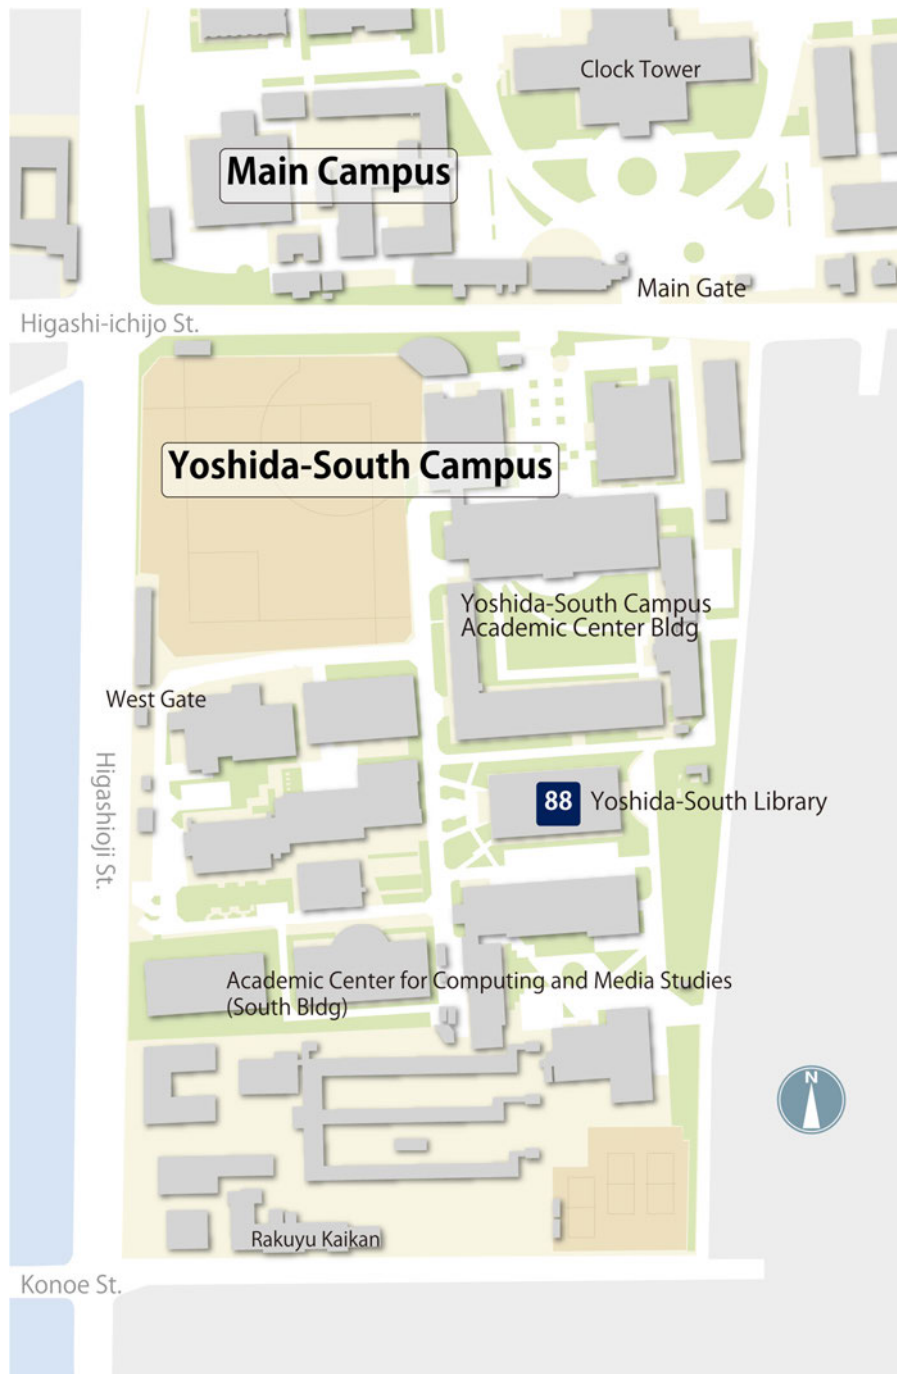

Kyoto University Libraries Map [Yoshida-South Campus]

Library	No.	Location
Yoshida-South Library	88	Yoshida-South Library